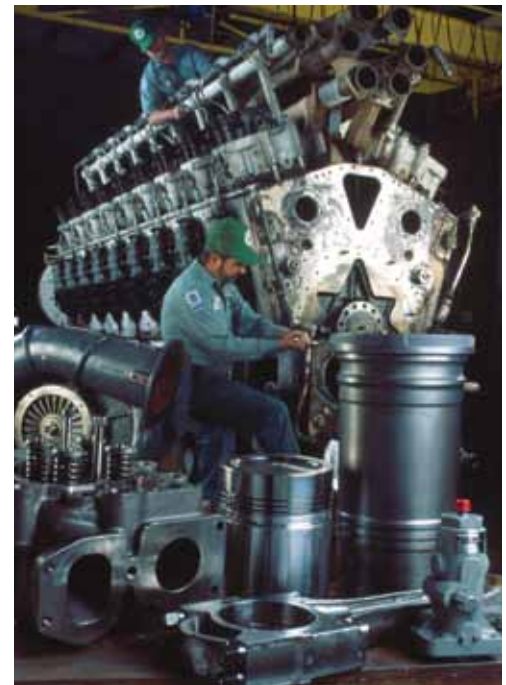

WE GO TO THE PROBLEM... AND SOLVE IT.

Our experience and expert judgement provides clear, quick and effective answers to relieve the catastrophic equipment failures that can result in lost business when marine vessels or rigs are down for repair.

Reconditioning to OEM specifications is part of our thorough component rebuild capabilities.

A solid commitment to quality is evident in our work.

We follow exact measures to ensure that our parts and services meet the most demanding standards.

Replacement Parts: All locations stock an extensive, computerized inventory of new and remanufactured components.